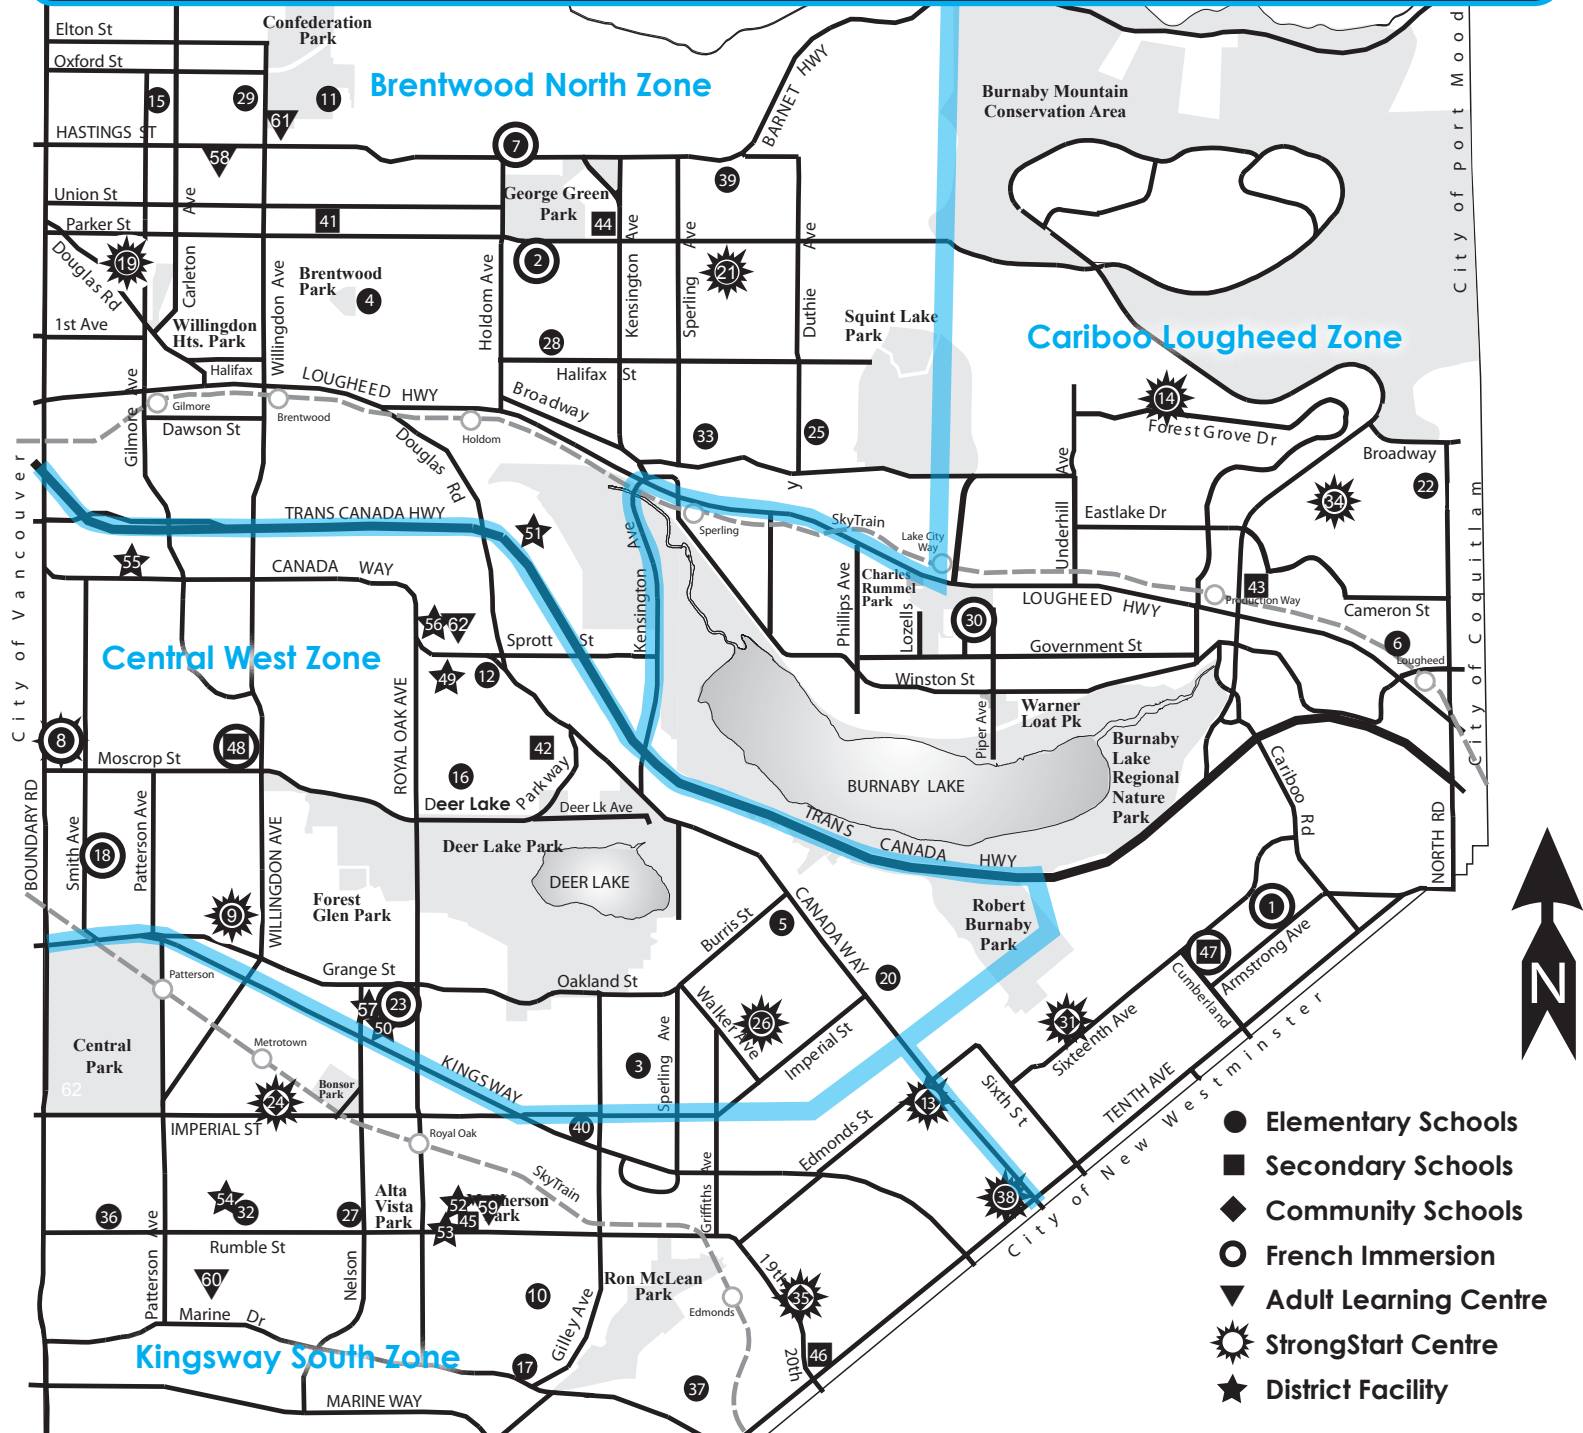

## Elementary Schools

1. Armstrong
2. Aubrey
3. Brantford
4. Brentwood Park
5. Buckingham
6. Cameron
7. Capitol Hill
8. Cascade Heights
9. Chaffey-Burke
10. Clinton
11. Confederation Park
12. Douglas Road
13. Edmonds Community
14. Forest Grove
15. Gilmore Community
16. Gilpin
17. Glenwood
18. Inman

19. Kitchener
20. Lakeview
21. Lochdale Community
22. Lyndhurst
23. Marlborough
24. Maywood Community
25. Montecito
26. Morley
27. Nelson
28. Parkcrest
29. Rosser
30. Seaforth
31. Second Street Community
32. South Slope
33. Sperling
34. Stoney Creek Community
35. Stride Avenue Community
36. Suncrest
37. Taylor Park

38. Twelfth Avenue
39. Westridge
40. Windsor

## District Facilities

49. Administration Office
50. Library Resource Centre
51. Maintenance Services
52. Michael J. Fox Theatre

53. Provincial School for the Deaf (Burnaby South)
54. Provincial School for the Deaf (South Slope)
55. Schou Education Centre
56. Storefront (Canada Way Learning Centre)
57. Welcome Centre